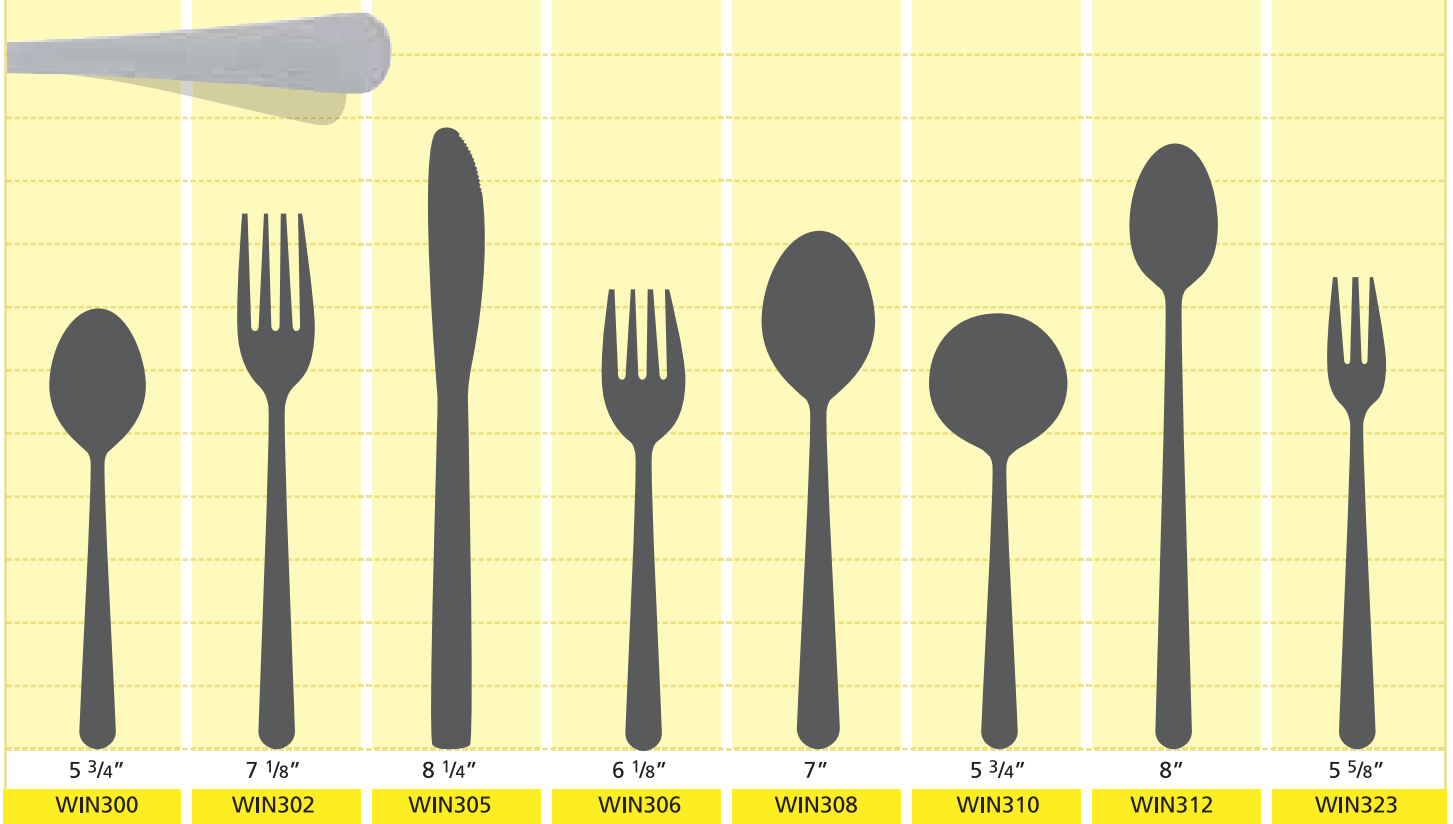

Windsor – Heavy weight 18/0

Sizes are approximate and may vary.

Windsor (cont.) – Medium weight 18/0

Sizes are approximate and may vary.